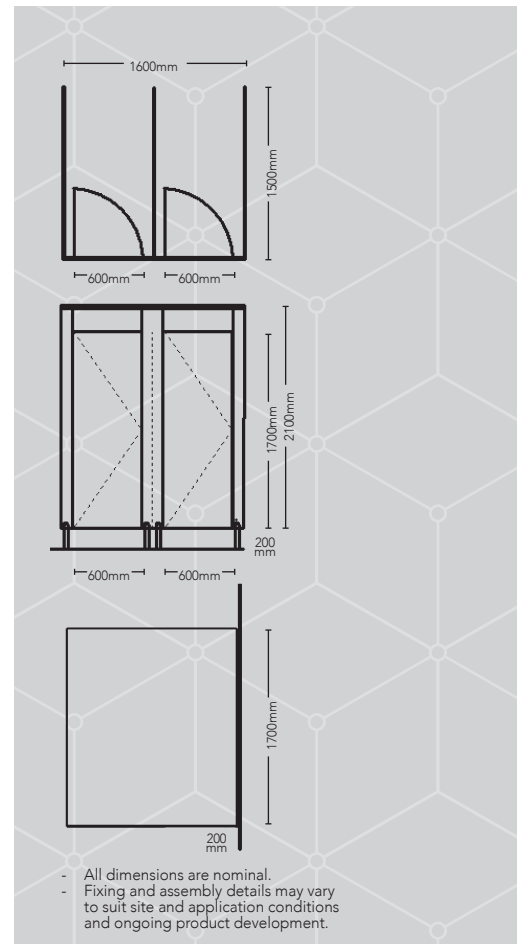

CUBISPEC
washroom systems

For Further Information Contact:

t 1800 951 366
e info@cubispec.com.au
w www.cubispec.com.au